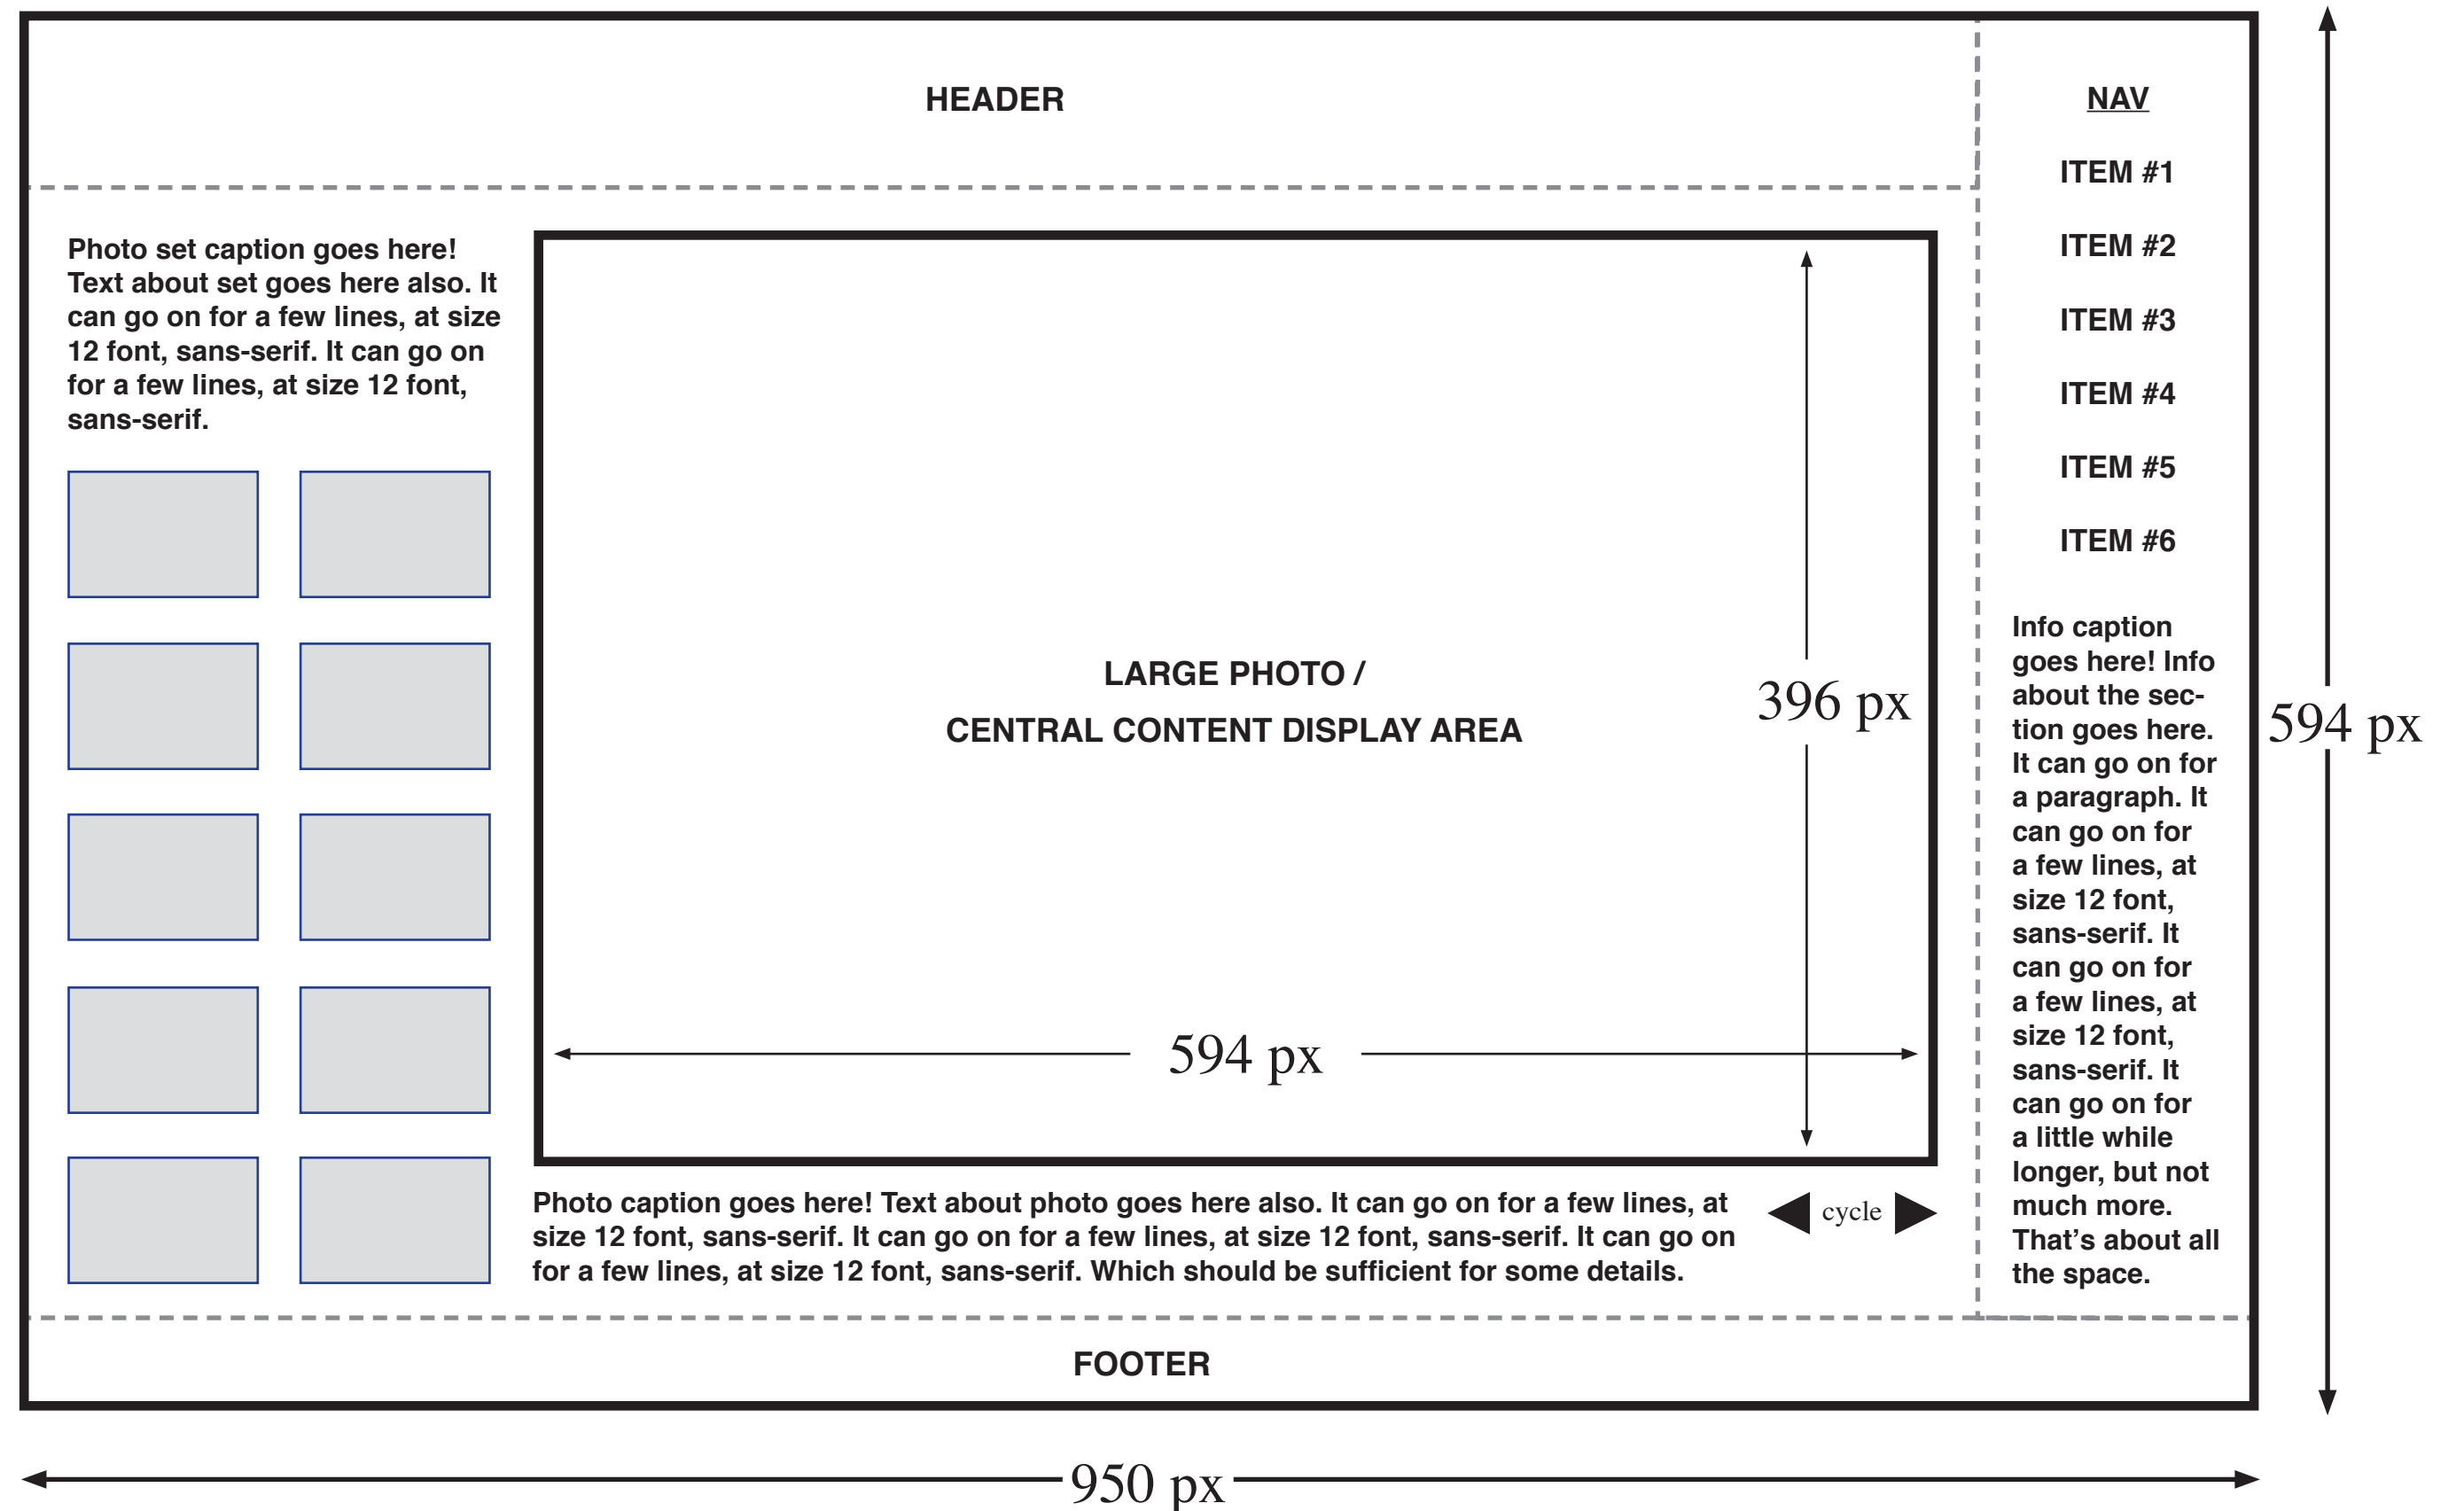

Site is designed to be easily viewed on a 1280px X 800px, and is optimized for a browser window at roughly 950px X 594px, which is proportionally scaled from the optimized display. As you see it, this is the absolute minimum size the site could be viewed without scrolling. The design is made to minimize scrolling and emphasize the large photo in the center of the site layout. The navigation is vertical and is on the right. Site information can be displayed under the navigation. The center photo can be changed by mouse clicking the arrows in the lower right. There are also thumbnails at the left of the window which also change the center photo. Important information can be displayed at the top of the thumb set. The page will scroll at the thumb set area and the right navigation area if needed, but the design is meant to absolutely minimize the need to scroll. The footer will contain contact information and other information. Important to note that the large photo area can also be used for diagrams or other visual displays, doesn't necessarily need to be color photographs.

(general flowchart and navigation methodology)

RIGHT NAV

- HOME
- ABOUT ME
- PORTFOLIO
- NOTEBOOK
- CONTACT
- SHOP

▶ When clicked on PORTFOLIO, new information goes into the LEFT NAV, where the thumbs are.

CONTENT DISPLAY AREA

(Beneath content area / photo is general information.)

(There is also a arrow left or right which will advance to the next project or topic. And the text area will re-populate, and the LEFT NAV will repopulate.)

(browser window detail)

(general site flowchart)