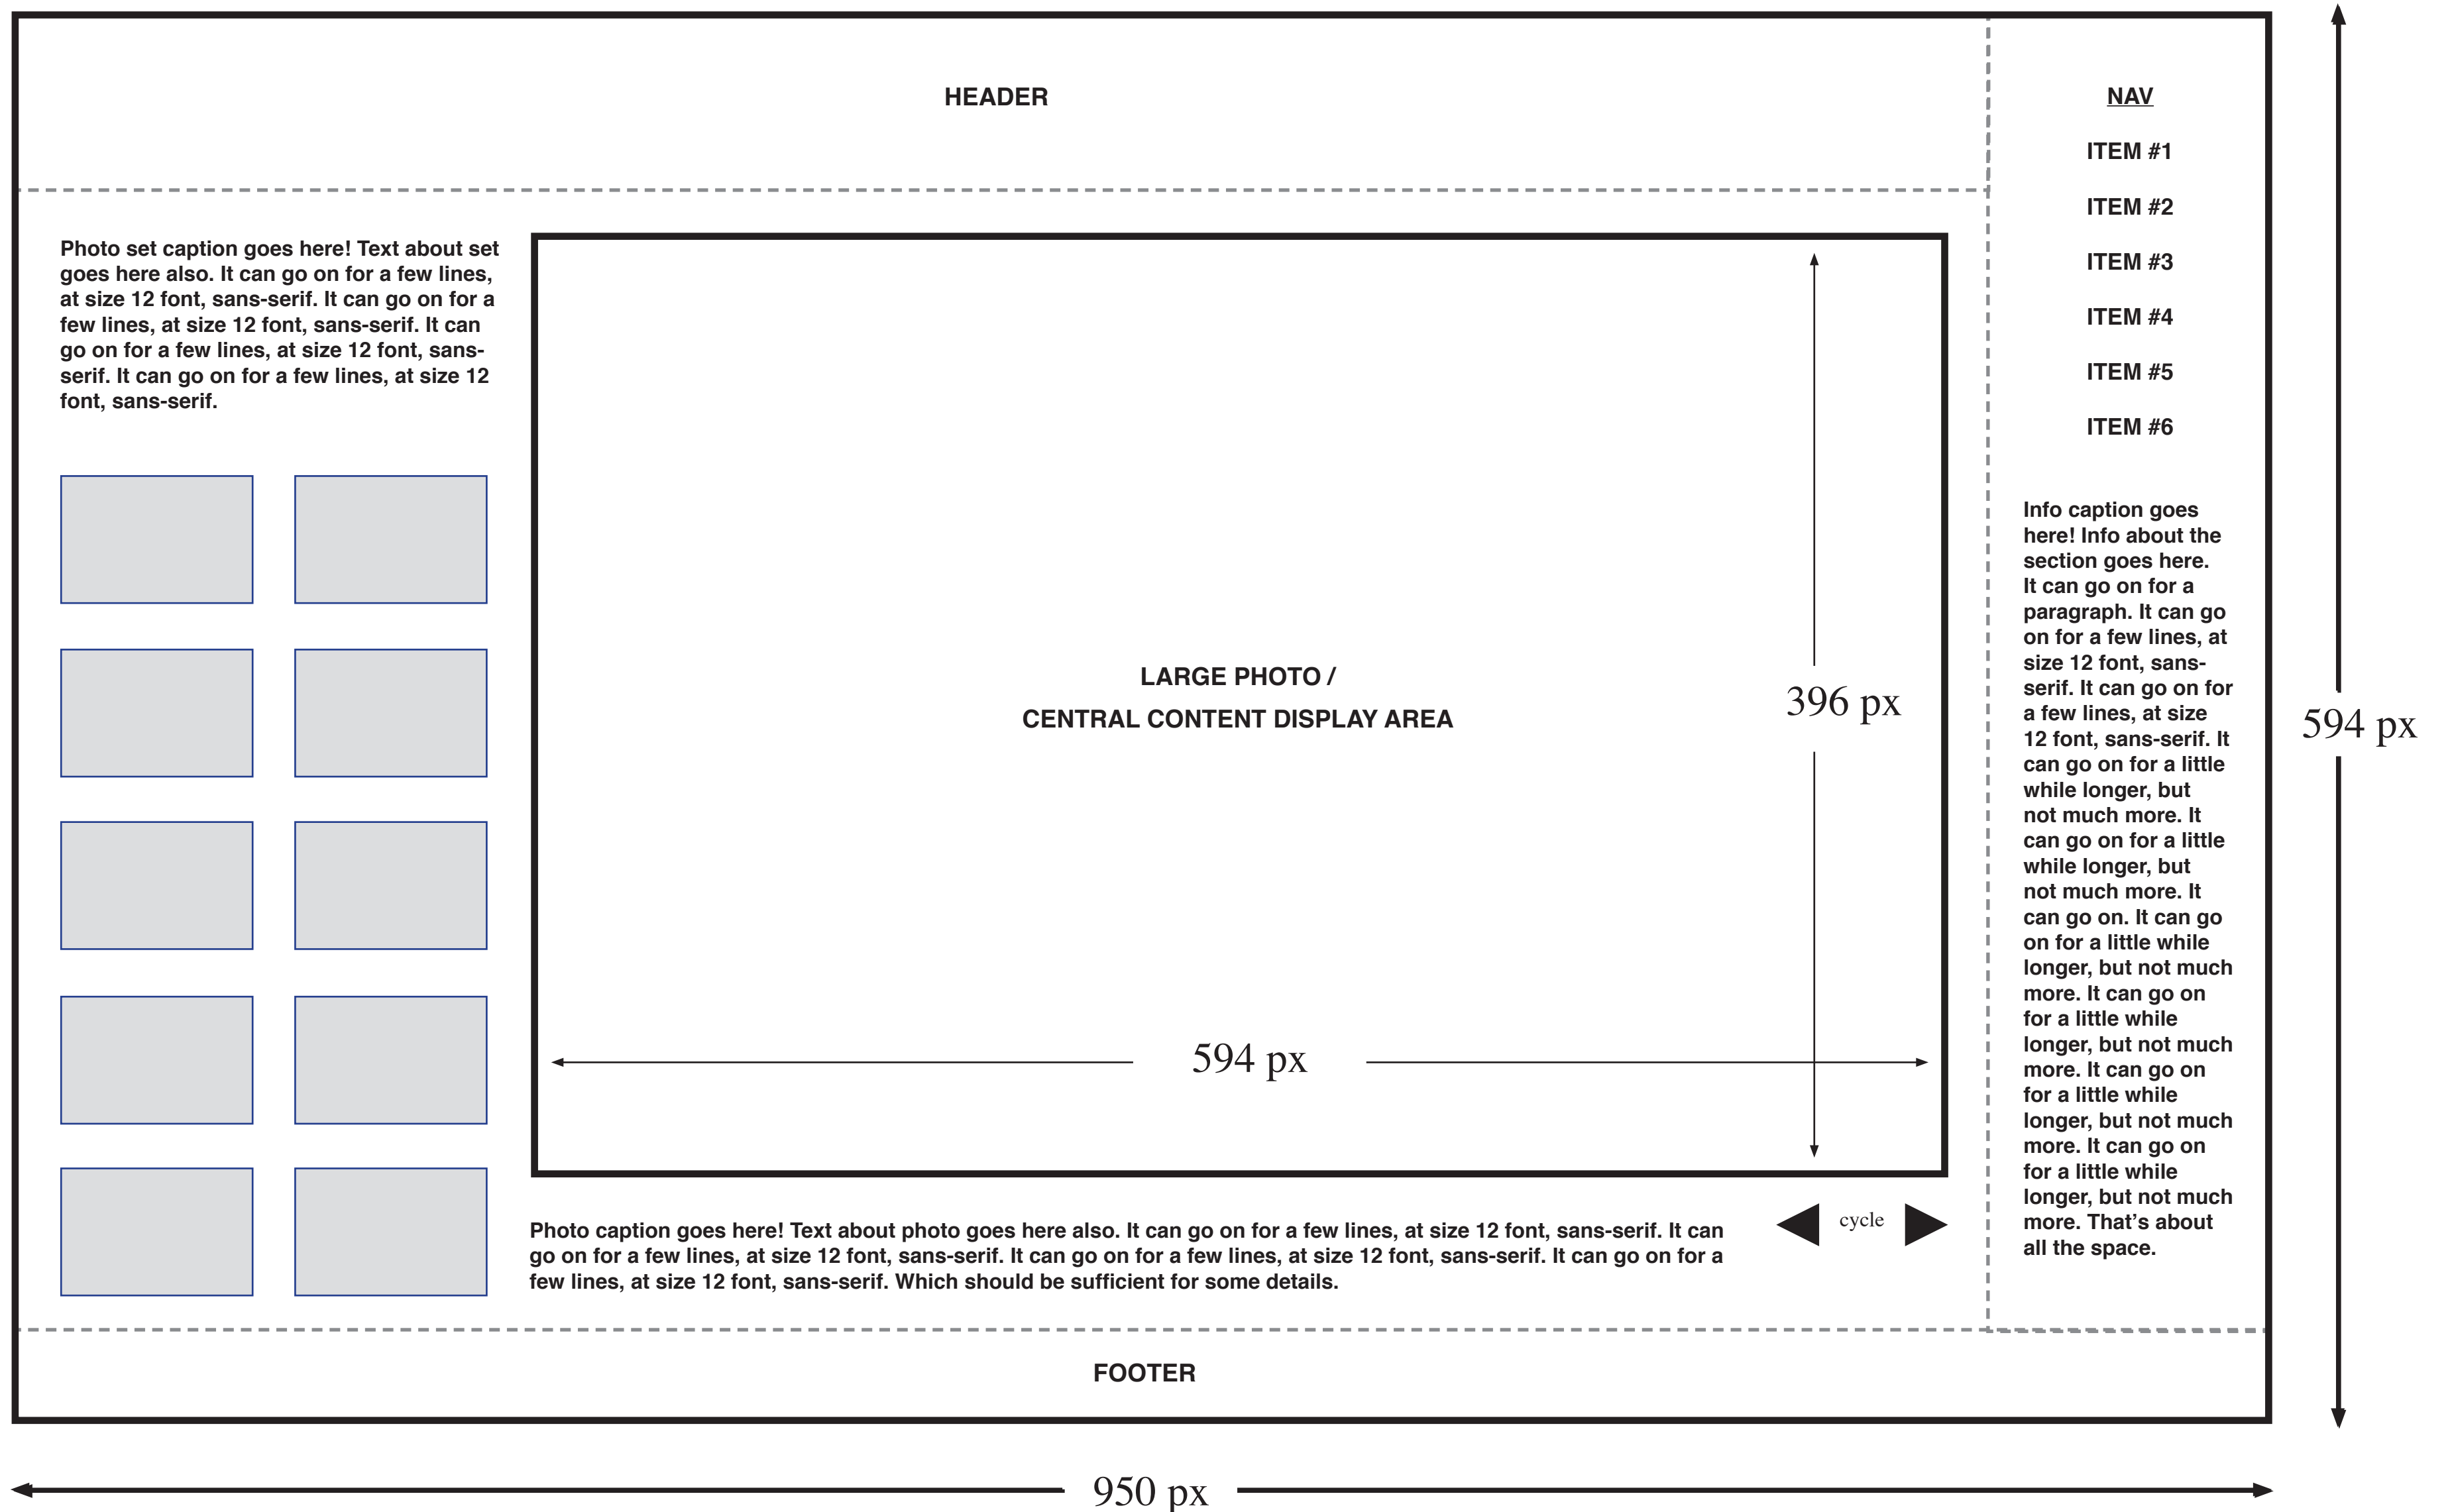

Site is designed to be easily viewed on a 1280px X 800px, and is optimized for a browser window at roughly 950px X 594px, which is proportionally scaled from the optimized display. As you see it, this is the absolute minimum size the site could be viewed without scrolling. The design is made to minimize scrolling and emphasize the large photo in the center of the site layout. The navigation is vertical and is on the right. Site information can be displayed under the navigation. The center photo can be changed by mouse clicking the arrows in the lower right. There are also thumbnails at the left of the window which also change the center photo. Important information can be displayed at the top of the thumb set. The page will scroll at the thumb set area and the right navigation area if needed, but the design is meant to absolutely minimize the need to scroll. The footer will contain contact information and other information. Important to note that the large photo area can also be used for diagrams or other visual displays, doesn't necessarily need to be color photographs.

(general flowchart and navigation methodology)

RIGHT NAV

- HOME
- ABOUT ME
- PORTFOLIO
- NOTEBOOK
- CONTACT
- SHOP

▶ When clicked on PORTFOLIO, new information goes into the LEFT NAV, where the thumbs are.

CONTENT DISPLAY AREA

(Beneath content area / photo is general information.)

(There is also a arrow left or right which will advance to the next project or topic. And the text area will re-populate, and the LEFT NAV will repopulate.)

(browser window detail)

(general site flowchart)